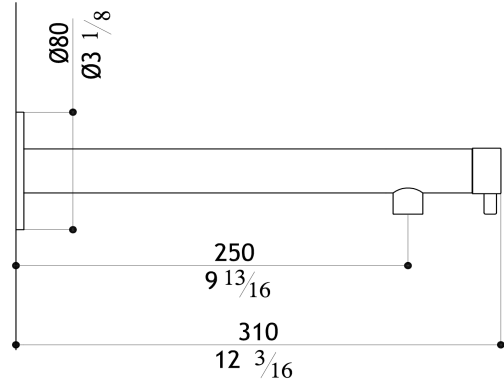

MGS Nemo W

Single lever mixer wall mounted

Specifications:

- **Marine Grade Stainless steel AISI316L**
- 100% lead free – fully recyclable
- Rough - In valve to be ordered separately (Code: X49.1020)
- Areas of application: Indoor & outdoor
- Flow rate: 1.75 GPM at 45 PSI in conformity with CalGreen and WaterSense requirements
- Flow rate EU: 12 L/Min at 3 Bar