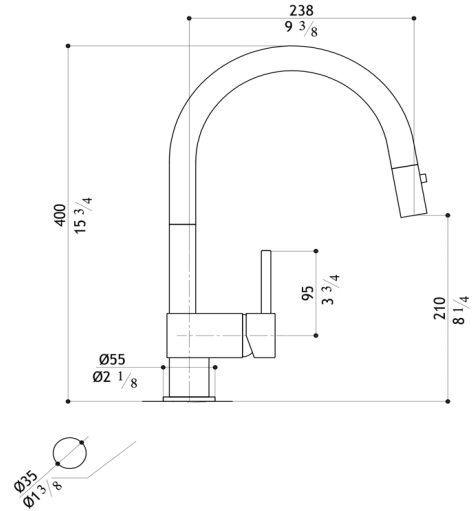

# MGS Vela D

Single Hole Pull Out Kitchen Faucet with Dual Spray SS Toggle Button

## Specifications:

### • Marine Grade Stainless steel AISI316L

- 100% lead free – fully recyclable
- MGS docking system ensures the easy alignment and firm positioning of the spray in the spout
- No visible set screws allow to install it with the lever in the front, right or left. Ideal also for installation on islands
- The spout rotates 360°
- Hose pull out length up to 15"
- Areas of application: Indoor & outdoor
- Flow rate US: 1.75 GPM at 45 PSI in conformity with CalGreen and WaterSense requirements
- Flow rate EU: 12 L/Min at 3 Bar
- PVD finishes over brushed stainless steel