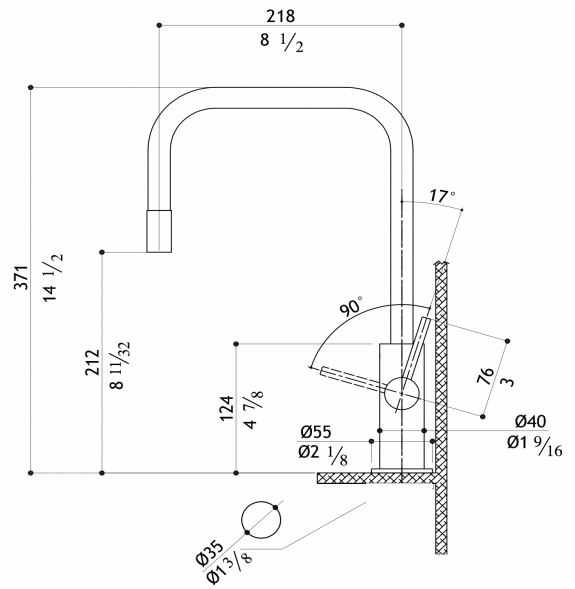

# MGS Spin SQE

Single lever mixer with pull - out spray

## Specifications:

- **Marine Grade Stainless steel AISI316L**
- Right side lever installation only
- 100% lead free – fully recyclable
- Cold water flow positioned towards front for child safety
- The lever goes back only 17°, making it ideal for tight installations
- Hose pull out length up to 15"
- Areas of application: Indoor & outdoor
- Flow rate US: 1.75 GPM at 45 PSI in conformity with CalGreen and WaterSense requirements
- Flow rate EU: 6.4 L/Min at 3 Bar
- PVD finishes over brushed stainless steel