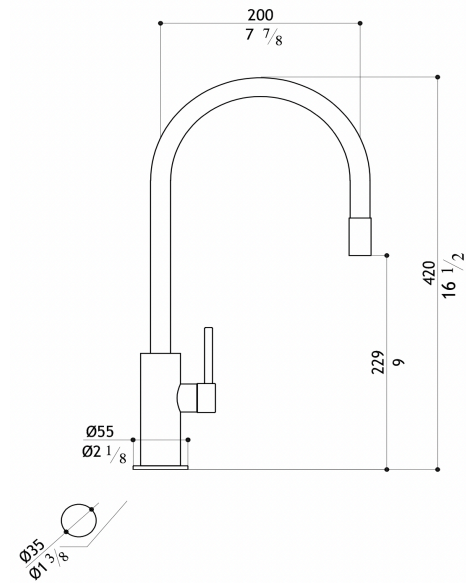

MGS Spin E

Single lever mixer with pull - out spray

Specifications:

- **Marine Grade Stainless steel AISI316L**
- Right side lever installation only
- 100% lead free – fully recyclable
- Cold water flow positioned towards front for child safety
- The lever goes back only 17°, making it ideal for tight installations
- Hose pull out length up to 15"
- Areas of application: Indoor & outdoor
- Flow rate US: 1.75 GPM at 45 PSI in conformity with CalGreen and WaterSense requirements
- Flow rate EU: 6.4 L/Min at 3 Bar
- PVD finishes over brushed stainless steel