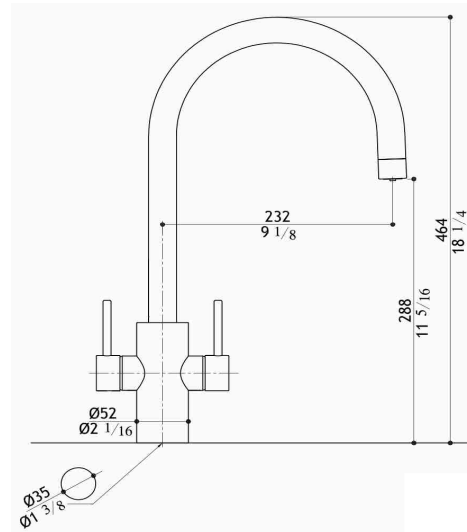

# MGS Spin DF

Single hole two way faucet for mains and filtered water

## Specifications:

- **Marine Grade Stainless steel AISI316L**
- 100% lead free – fully recyclable: The ideal choice in contact with your drinking water
- Spout in spout system with dedicated water way for filtered water
- The right handle controls fixed water from the mains, the left handle controls filtered water
- Can be connected to a water chiller through the filtered cold water line
- Hose pull out length up to 20" with mixer installation 3.9" from the spout
- Areas of application: Indoor & outdoor
- Flow rate US: 1.75 GPM at 45 PSI in conformity with CalGreen and WaterSense requirements
- Flow rate EU: 12 L/Min at 3 Bar
- PVD finishes over brushed stainless steel