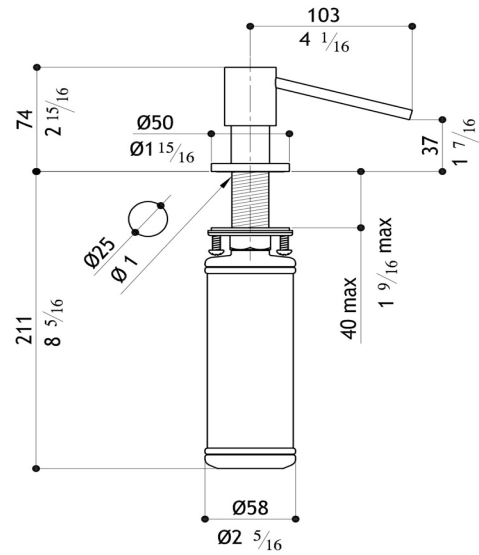

MGS SD2 L

Soap Dispenser

Specifications:

- **Marine Grade Stainless steel AISI316L**
- Can be easily refilled from the top
- High precision machining: all parts are perfectly assembled
- Heavy duty stainless steel soap pump
- Large capacity 375 ml bottle
- Areas of application: Indoor & outdoor