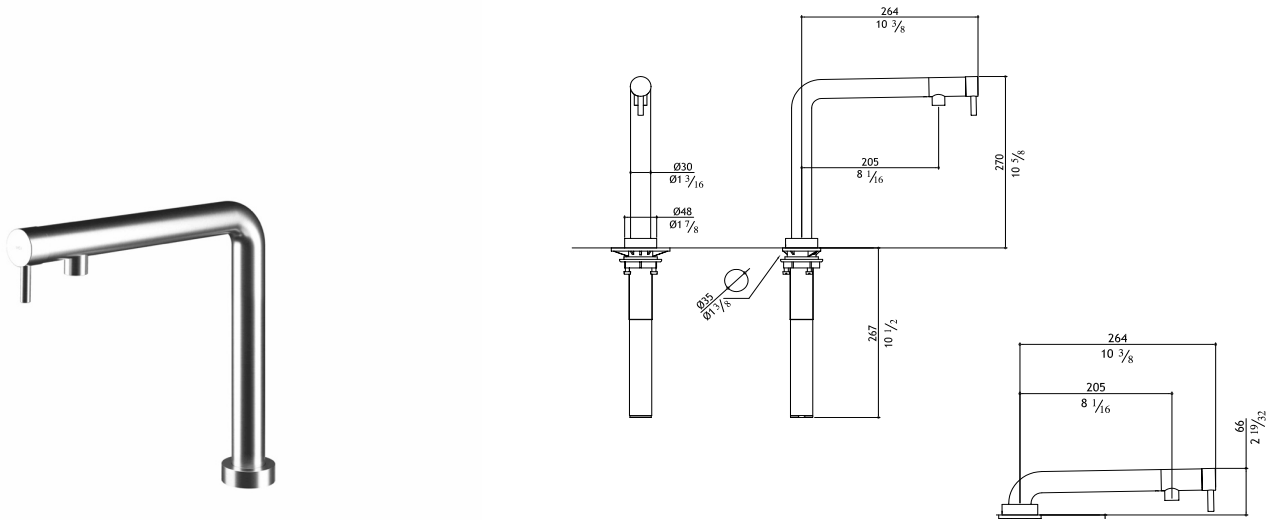

MGS Nemo RHA

Single lever mixer with telescopic spout

Specifications:

- **Marine Grade Stainless steel AISI316L**
- 100% lead free – fully recyclable
- The spout rotates 270°
- Positioning of the mixer on the head of the faucet
- Unique concept with telescopic spout that slides up and down
- Areas of application: Indoor & outdoor
- Flow rate: 1.75 GPM at 45 PSI in conformity with CalGreen and WaterSense requirements
- Flow rate EU: 8.5 L/Min at 3 Bar