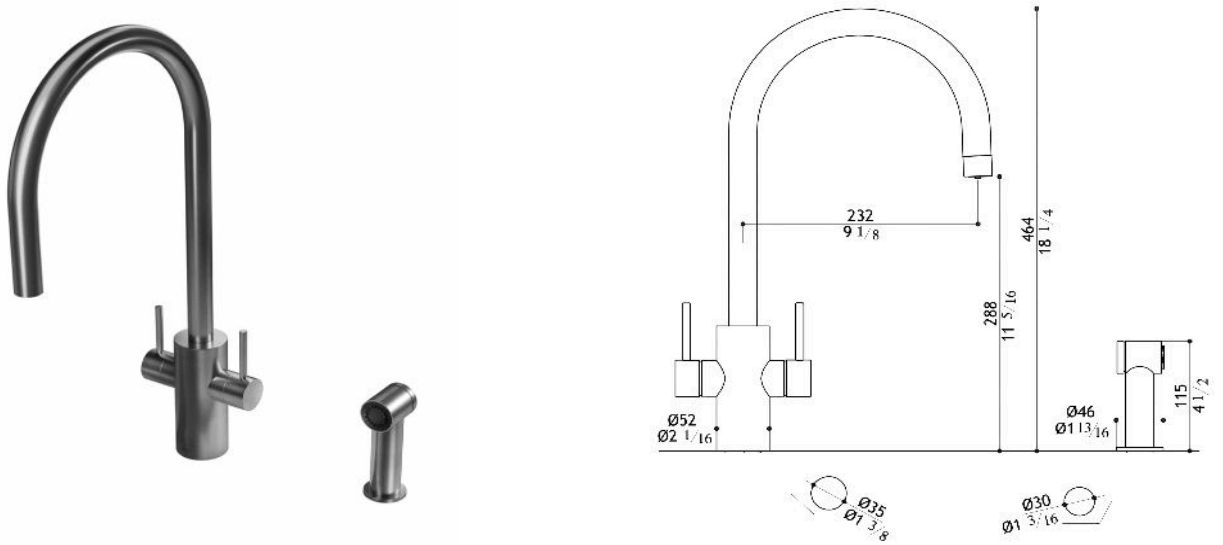

MGS Spin DF SP - Spin DCS

Single hole three way faucet for mains and filtered water with side spray

Specifications:

• Marine Grade Stainless steel AISI316L

- 100% lead free – fully recyclable: The ideal choice in contact with your drinking water
- Spout in spout system with dedicated water way for filtered water
- The comfortable side spray is ideal to rinse vegetables, dishes etc.
- The right handle controls fixed water from the mains, the left handle controls filtered water
- Can be connected to a water chiller through the filtered cold water line
- Hose pull out length up to 20" with mixer installation 3.9" from the spout
- Areas of application: Indoor & outdoor
- Flow rate US: 1.75 GPM at 45 PSI in conformity with CalGreen and WaterSense requirements
- Flow rate EU: 12 L/Min at 3 Bar
- PVD finishes over brushed stainless steel