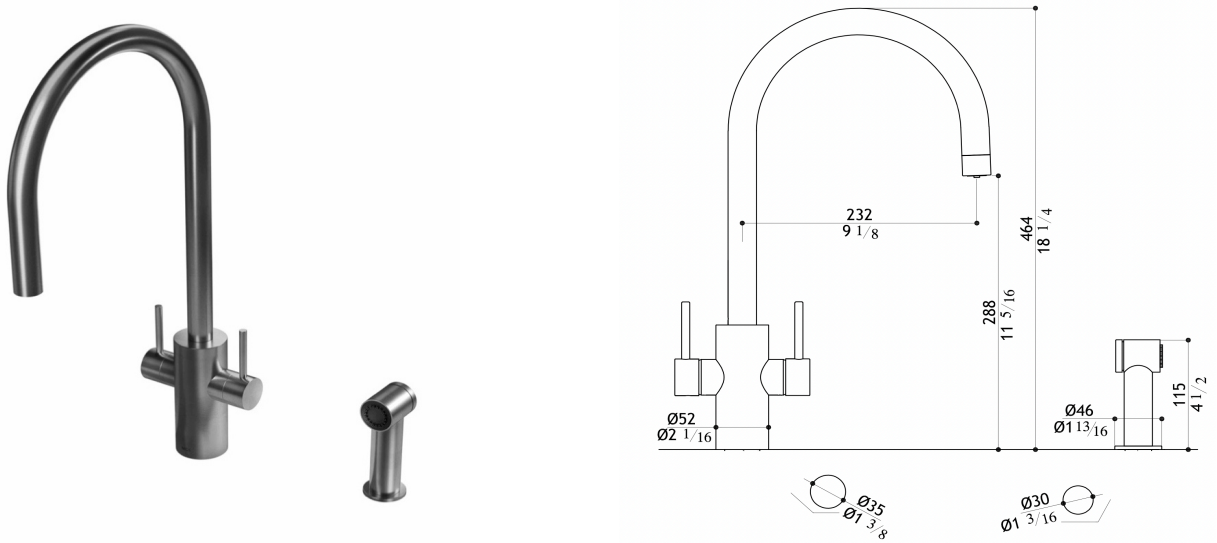

MGS Spin DF SP - Spin DCS

Single hole three way faucet for mains and filtered water with side spray

Specifications:

• Marine Grade Stainless steel AISI316L

- 100% lead free – fully recyclable: The ideal choice in contact with your drinking water
- Spout in spout system with dedicated water way for filtered water
- The comfortable side spray is ideal to rinse vegetables, dishes etc.
- The right handle controls fixed water from the mains, the left handle controls filtered water
- Can be connected to a water chiller through the filtered cold water line
- Hose pull out length up to 20" with mixer installation 3.9" from the spout
- Areas of application: Indoor & outdoor
- Flow rate US: 1.75 GPM at 45 PSI in conformity with CalGreen and WaterSense requirements
- Flow rate EU: 12 L/Min at 3 Bar
- PVD finishes over brushed stainless steel